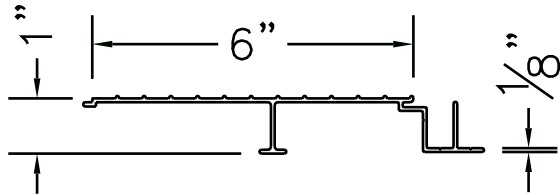

6" ALUMINUM MAIN BOARD
ARIDDEK ALUMINUM DECKING