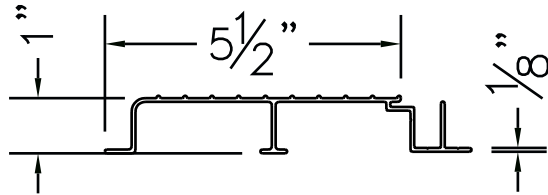

ARIDDEK COMPONENT BLOCKS

5.5" ALUMINUM START BOARD
ARIDDEK ALUMINUM DECKING