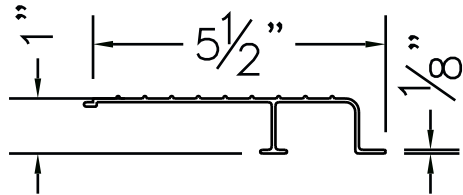

5.5" ALUMINUM FINISH BOARD
ARIDDEK ALUMINUM DECKING

Wahoo building products

203 CHESTERRA DR
DAHLONEGA, GA 30533
TF: 877.270.9387
FX: 678.343.2916
www.wahobuildingproducts.com

DECK TYPE COMPONENTS

VIEW ELEVATION

CUSTOMER:
Wahoo Building Products

JOB NAME:
AridDek Components

DATE
23FEB2009

DESIGNED BY
ML