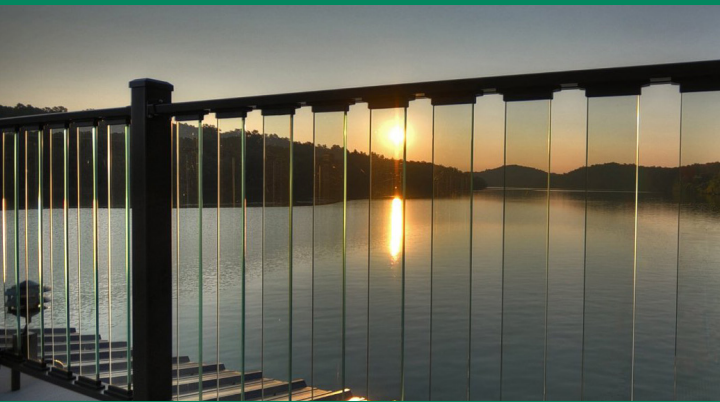

## Glass Rail Balusters

Our Glass Panel Balusters for decks, porches, and balconies with tempered glass and beveled edges are as strong as they are beautiful.

Our glass deck rail panels are suitable straight or stair sections. Available in two stunning colors: