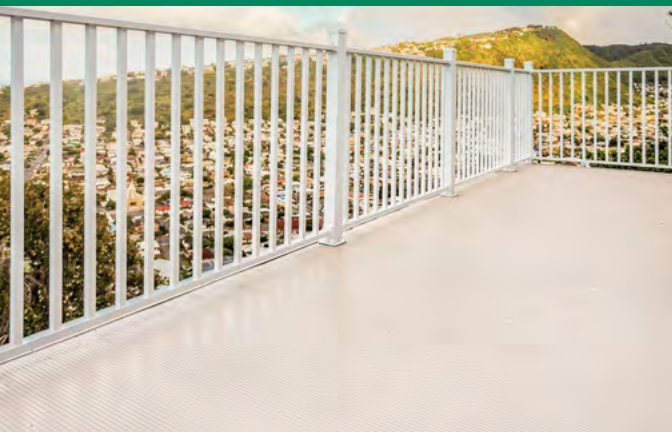

AridDek®

Perfect Your Outdoor Living Space With The AridDek® Waterproof Deck System

SAFETY: The AridDek Waterproof Deck system has been tested and certified for fire safety specifications.

FINISH: A low-maintenance, powder coated finish that is slip resistant and provides traction in wet or dry conditions.

STAYS COOLER TO THE TOUCH: Aluminum deck boards stay cooler to the touch than traditional deck materials.

DURABLE: Will not split, decay, crack, or rot; will not become brittle in extreme cold.